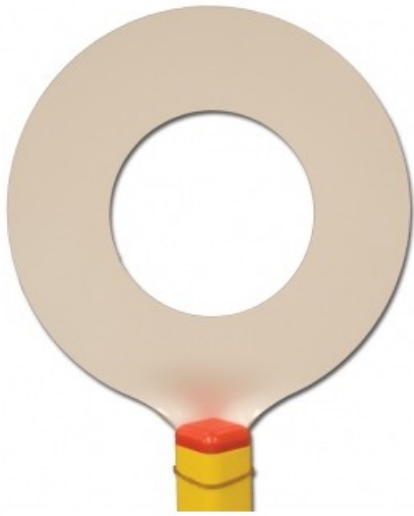

Sword Ring (one item)

£7.49

Reference: SK150

Tough plastic rings formed to fit on either wooden or plastic bending poles. Dimensions 200mm external diameter, internal diameter being 100mm. Attached to the pole with a rubber band. Colours Dimensions (mm) Weight Red and White 260mm (L) x 200mm (W) x 15mm (D) 0.07 kg